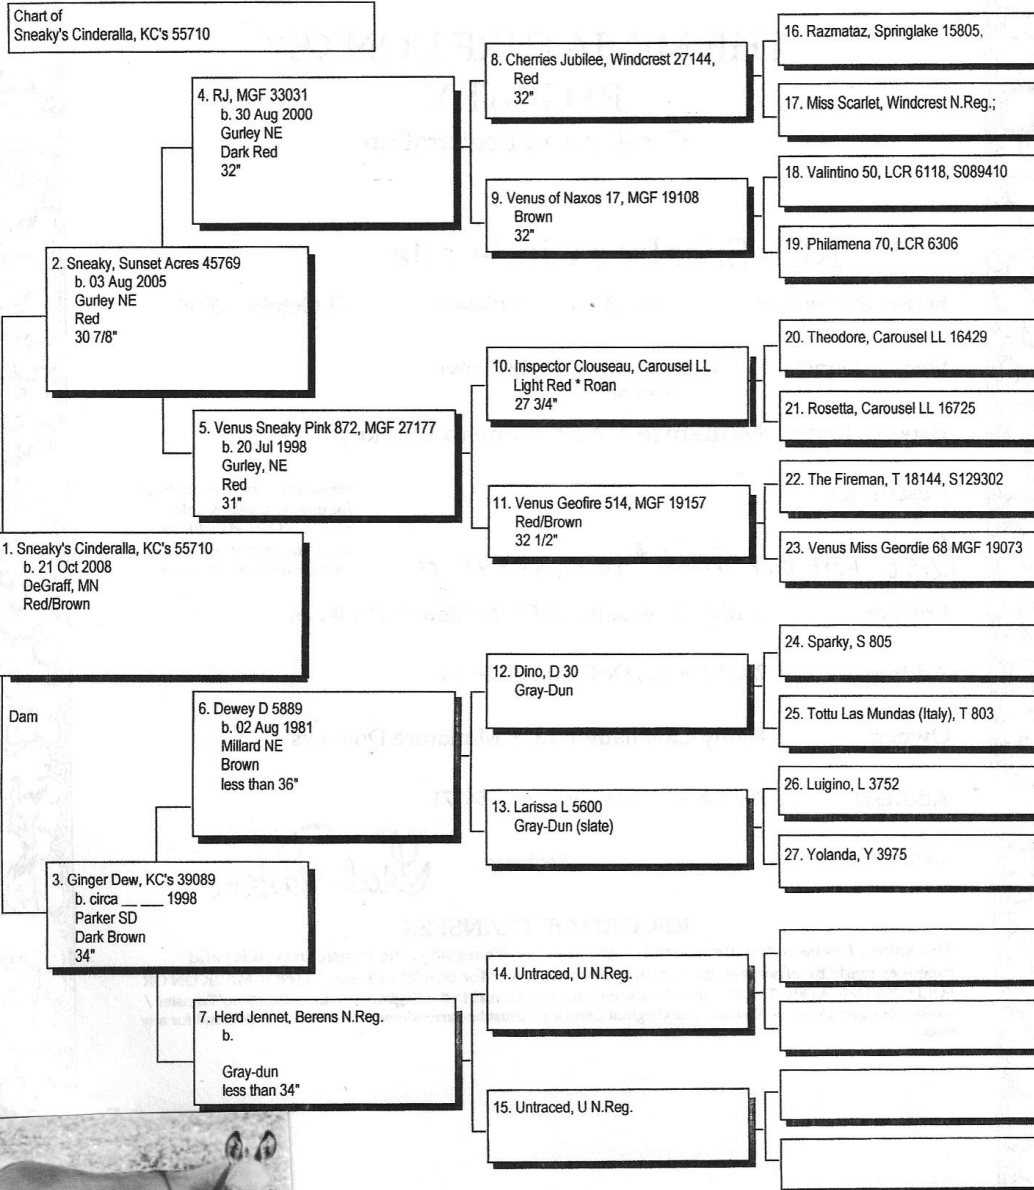

Pedigree

Chart #1

The American Donkey and Mule Society
 P.O. Box 1210, Lewisville, TX 75067 (972) 219-0781
 The American Donkey and Mule Society is not responsible
 for errors in information submitted to the registry.