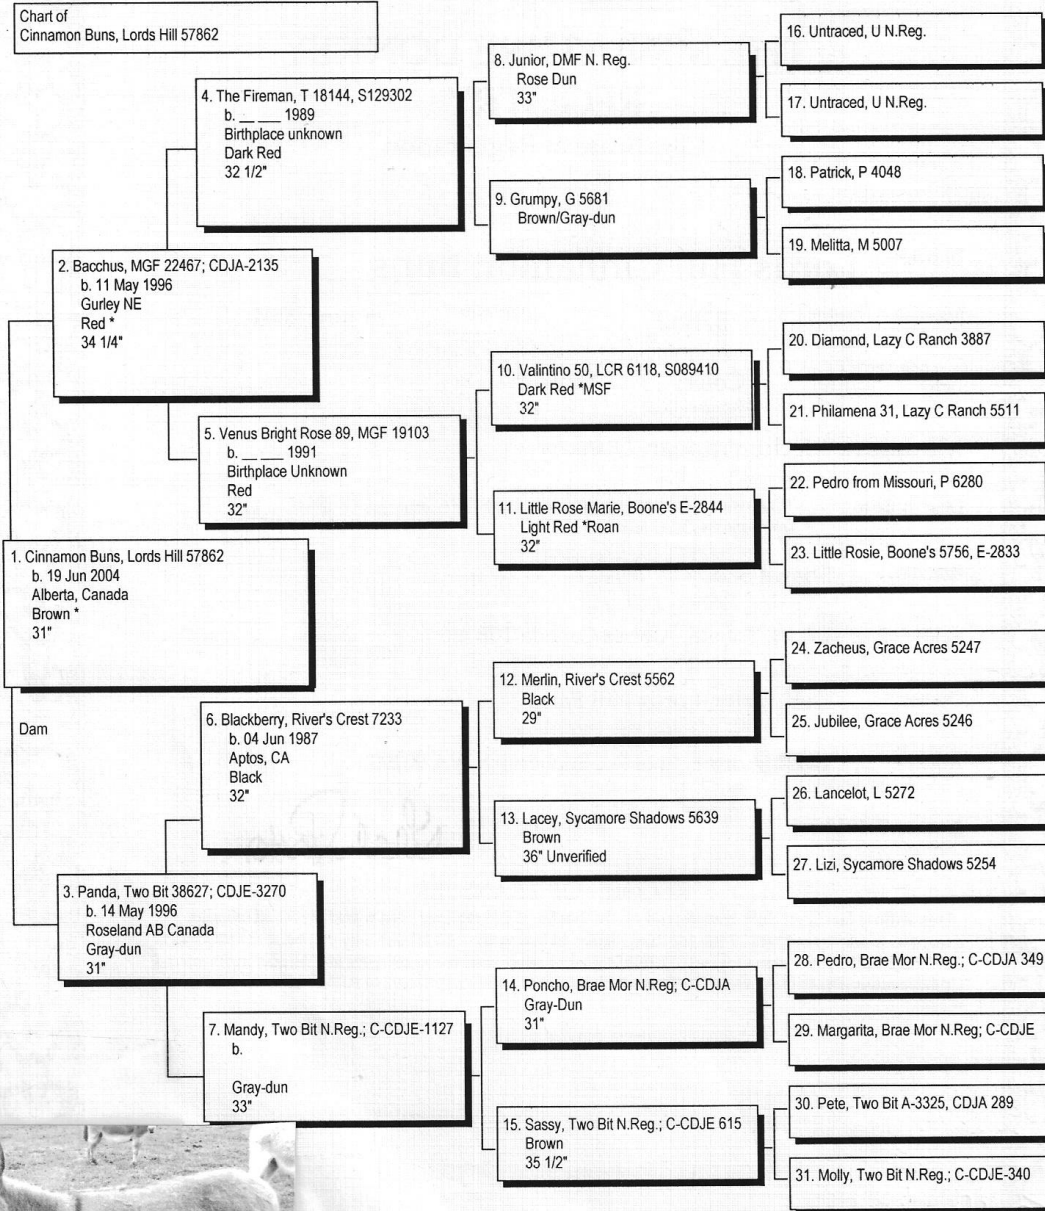

Pedigree

Chart #1

The American Donkey and Mule Society  
 P.O. Box 1210, Lewisville, TX 75067 (972) 219-0781  
 The American Donkey and Mule Society is not responsible  
 for errors in information submitted to the registry.