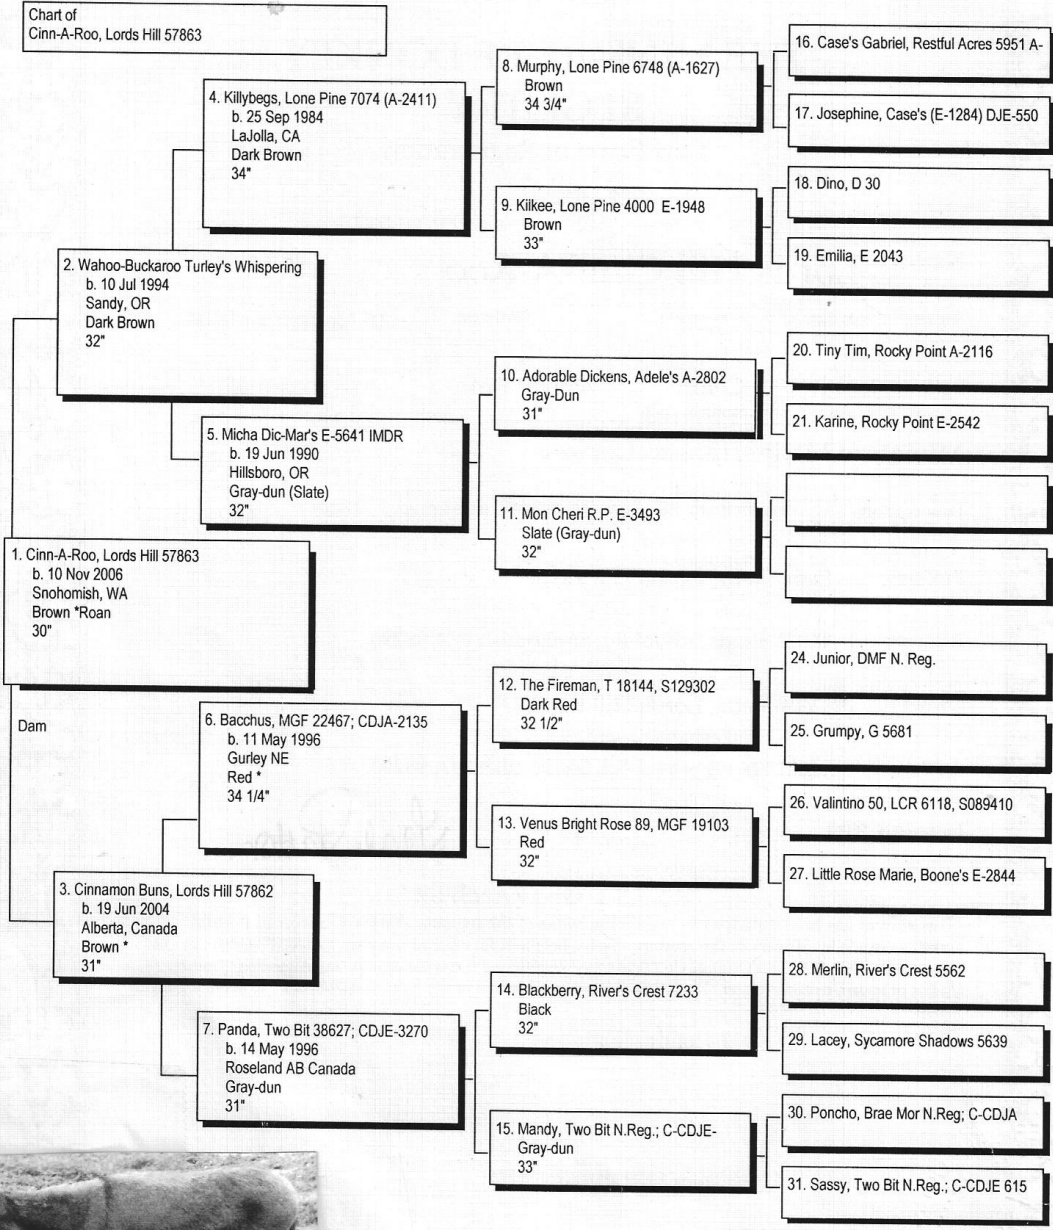

Pedigree

Chart #1

The American Donkey and Mule Society
 P.O. Box 1210, Lewisville, TX 75067 (972) 219-0781
 The American Donkey and Mule Society is not responsible
 for errors in information submitted to the registry.