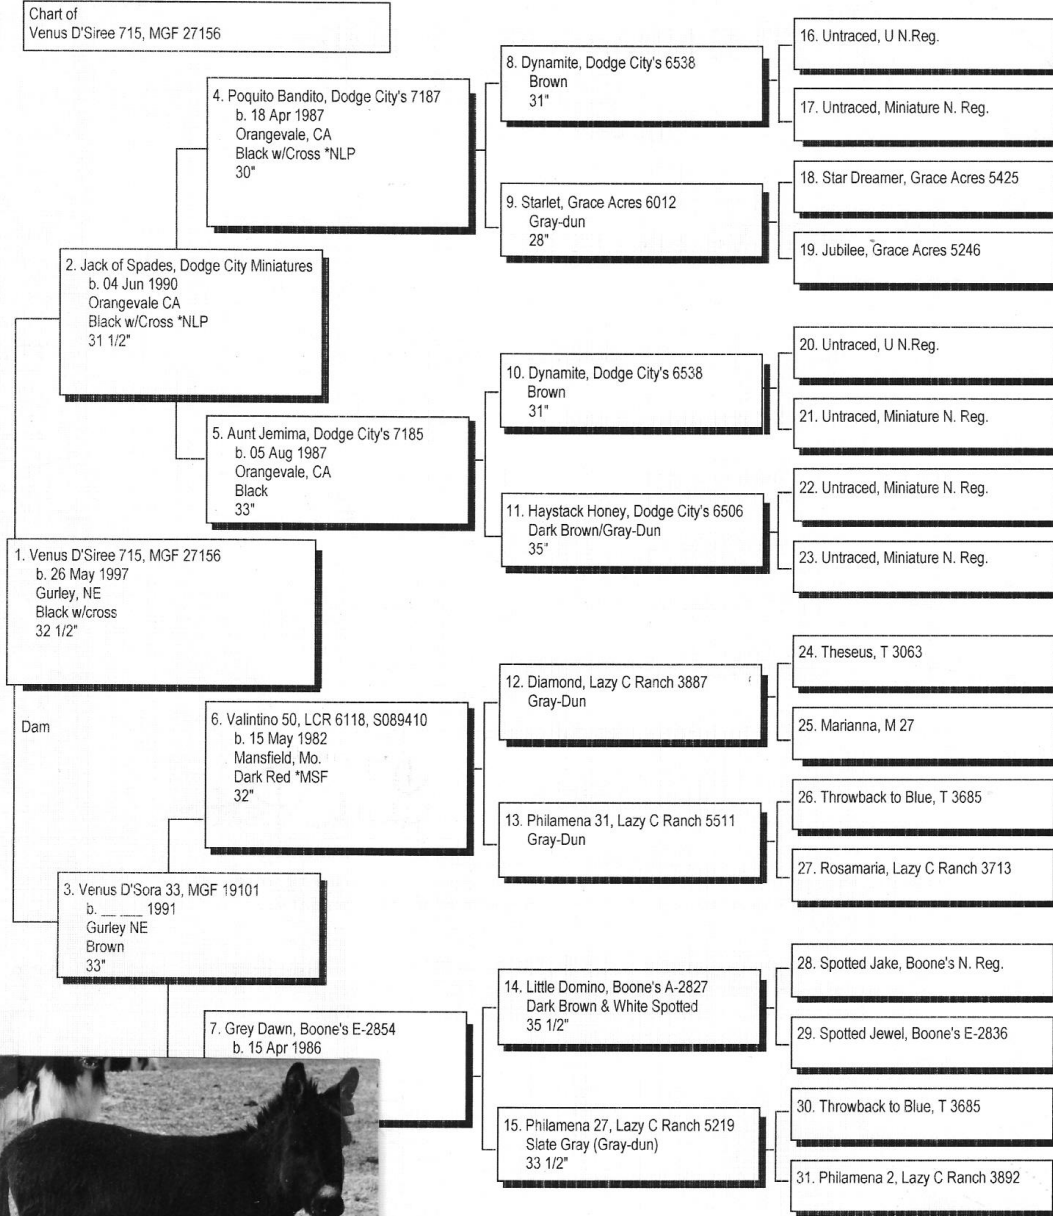

Pedigree

Chart #1

The American Donkey and Mule Society  
 P.O. Box 1210, Lewisville, TX 75067 (972) 219-0781  
 The American Donkey and Mule Society is not responsible  
 for errors in information submitted to the registry.