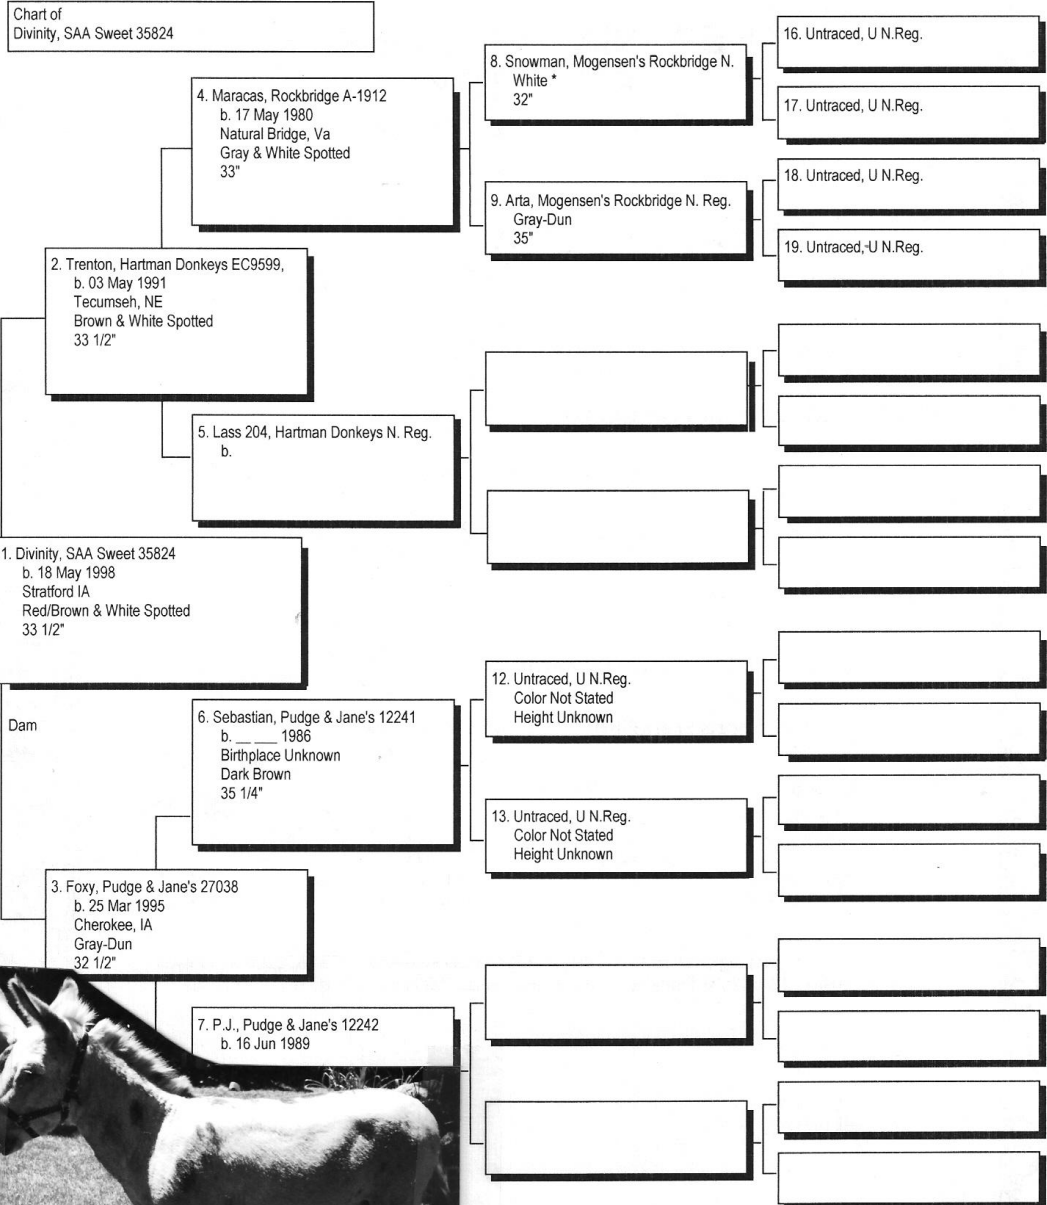

Pedigree

Chart #1

The American Donkey and Mule Society  
P.O. Box 1210, Lewisville, TX 75067 (972) 219-0781  
The American Donkey and Mule Society is not responsible  
for errors in information submitted to the registry.