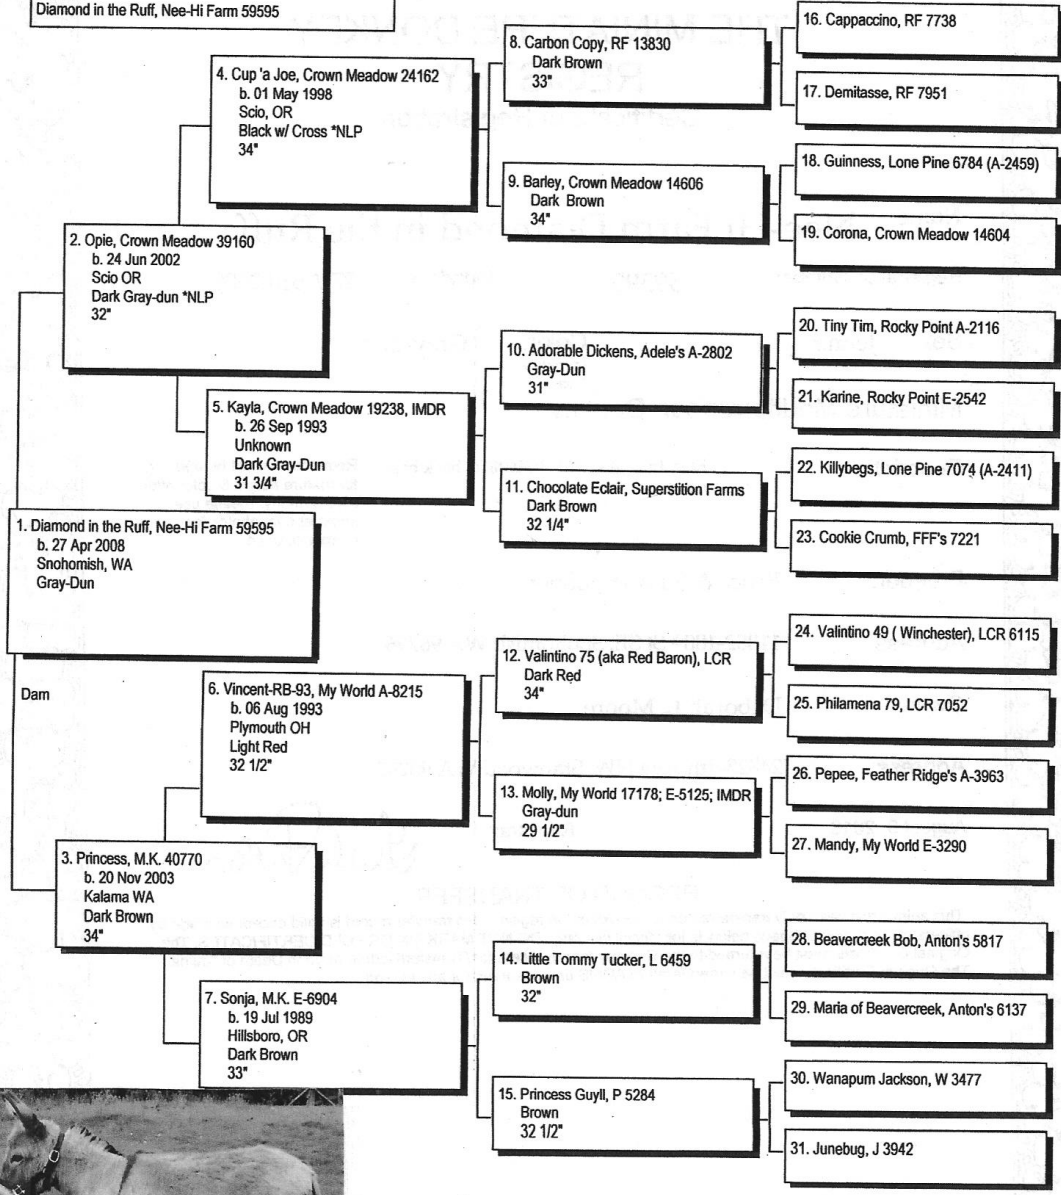

Avid Chip #048*303*876

Pedigree

Chart #1

Chart of
Diamond in the Ruff, Nee-Hi Farm 59595

The American Donkey and Mule Society
 P.O. Box 1210, Lewisville, TX 75067 (972) 219-0781
 The American Donkey and Mule Society is not responsible
 for errors in information submitted to the registry