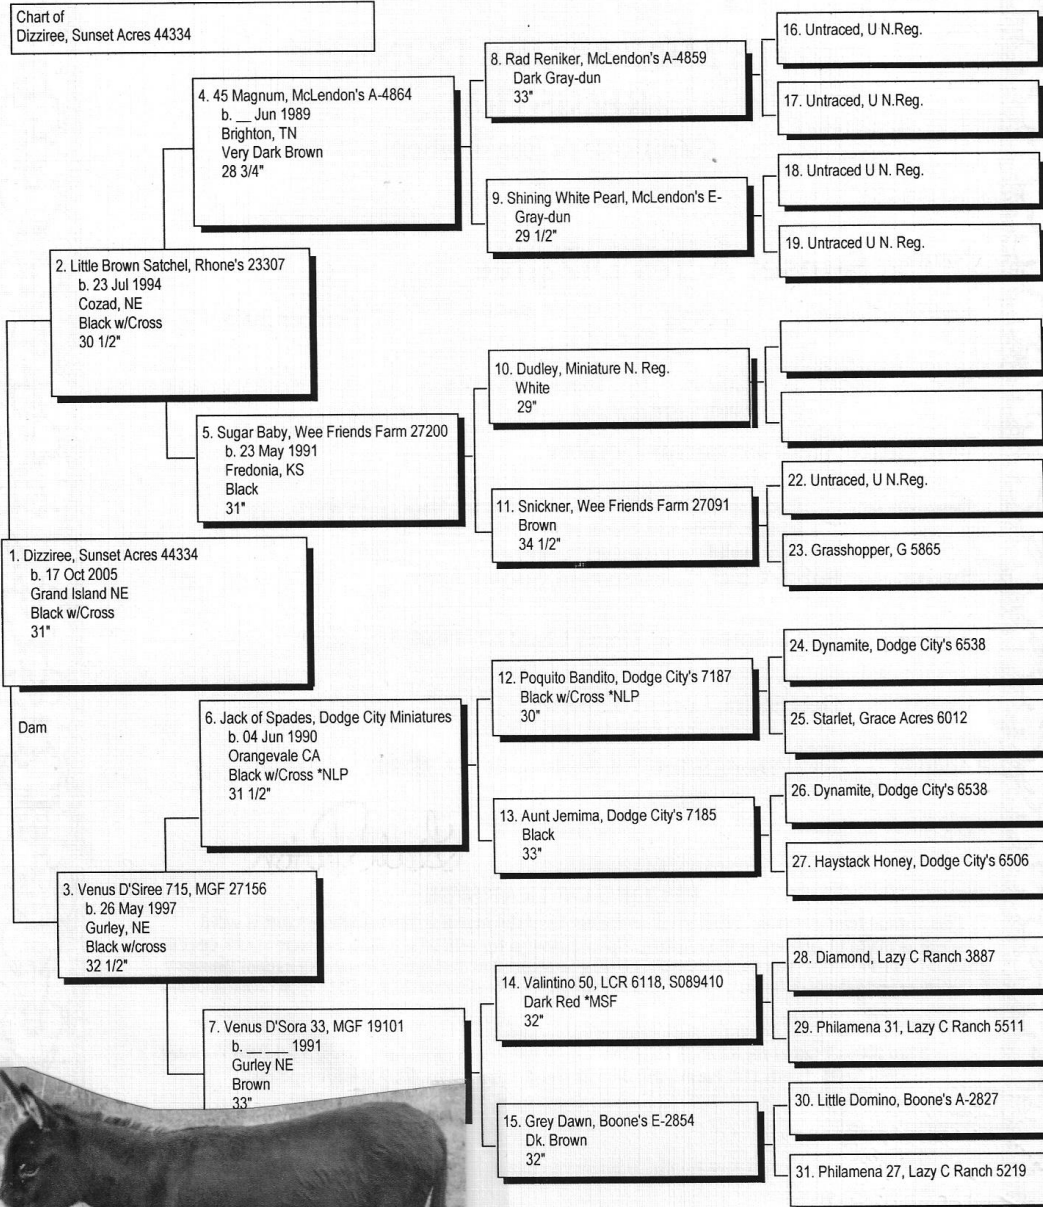

Pedigree

Chart #1

The American Donkey and Mule Society  
 P.O. Box 1210, Lewisville, TX 75067 (972) 219-0781  
 The American Donkey and Mule Society is not responsible  
 for errors in information submitted to the registry.