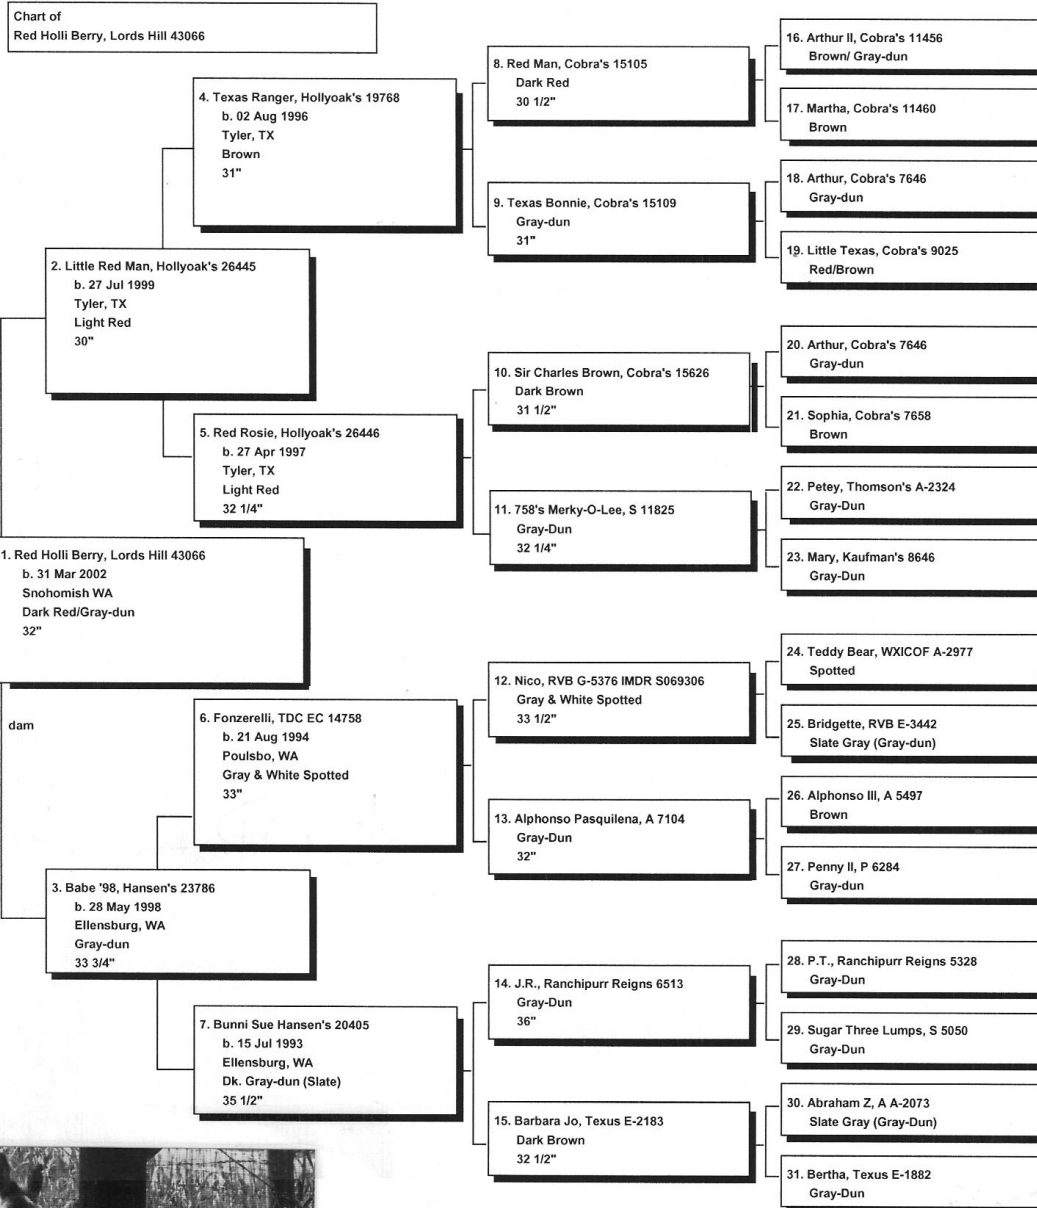

Pedigree

Chart #2

The American Donkey and Mule Society  
 P.O. Box 1210, Lewisville, TX 75067 (972) 219-0781  
 The American Donkey and Mule Society is not responsible  
 for errors in information submitted to the registry.