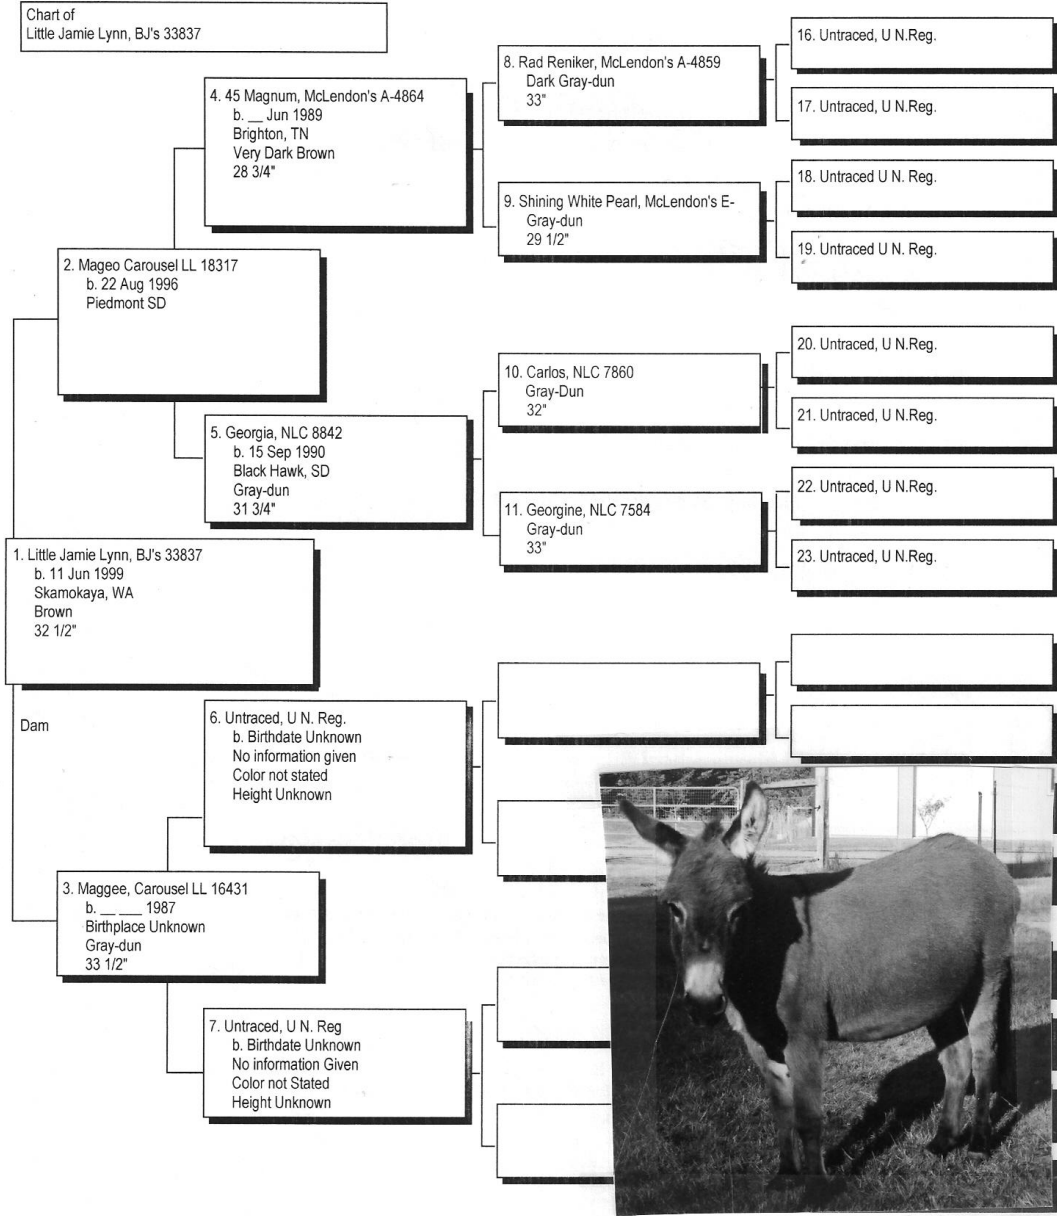

Pedigree

Chart #1

Do not remove photo.
Certificate is invalid
Without photo.

The American Donkey and Mule Society
P.O. Box 1210, Lewisville, TX 75067 (972) 219-0781
The American Donkey and Mule Society is not responsible
for errors in information submitted to the registry.