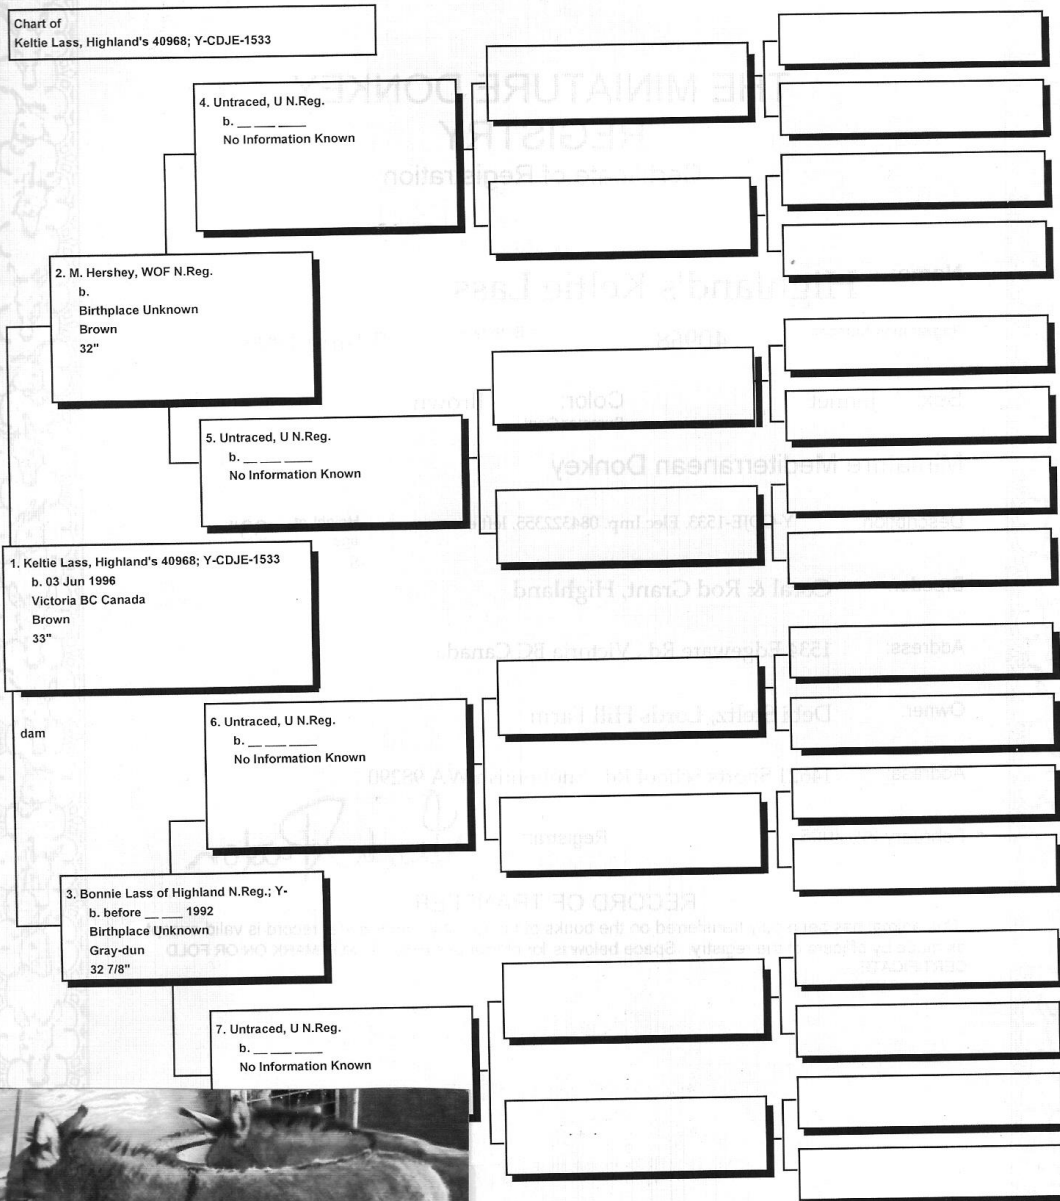

Pedigree

Chart #1

The American Donkey and Mule Society
P.O. Box 1210, Lewisville, TX 75067 (972) 219-0781
The American Donkey and Mule Society is not responsible
for errors in information submitted to the registry.