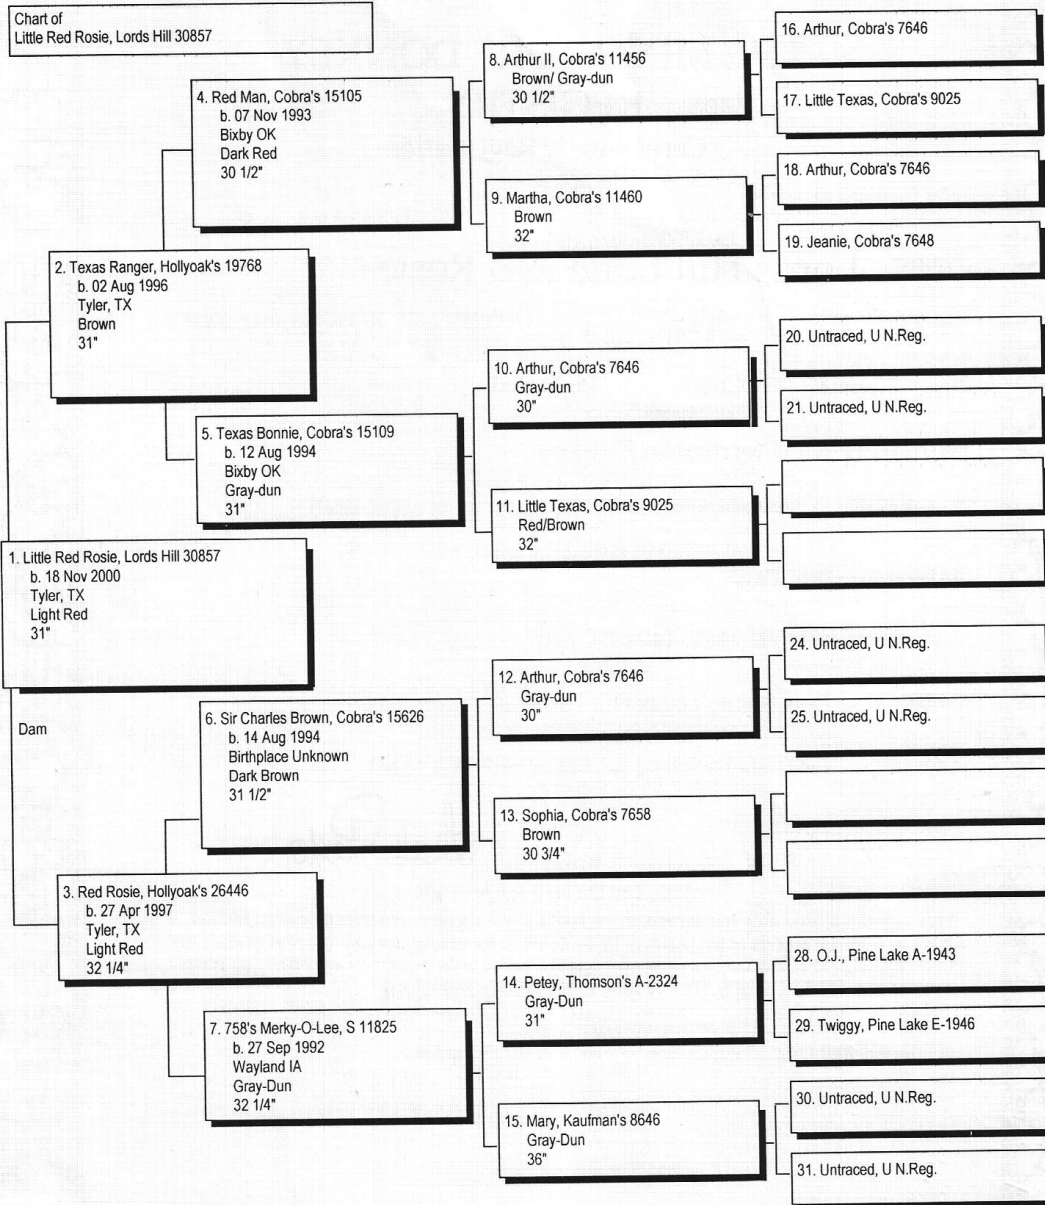

Pedigree

Chart #1

Do not remove photo.  
Certificate is invalid  
Without photo.

The American Donkey and Mule Society  
P.O. Box 1210, Lewisville, TX 75067 (972) 219-0781  
The American Donkey and Mule Society is not responsible  
for errors in information submitted to the registry.