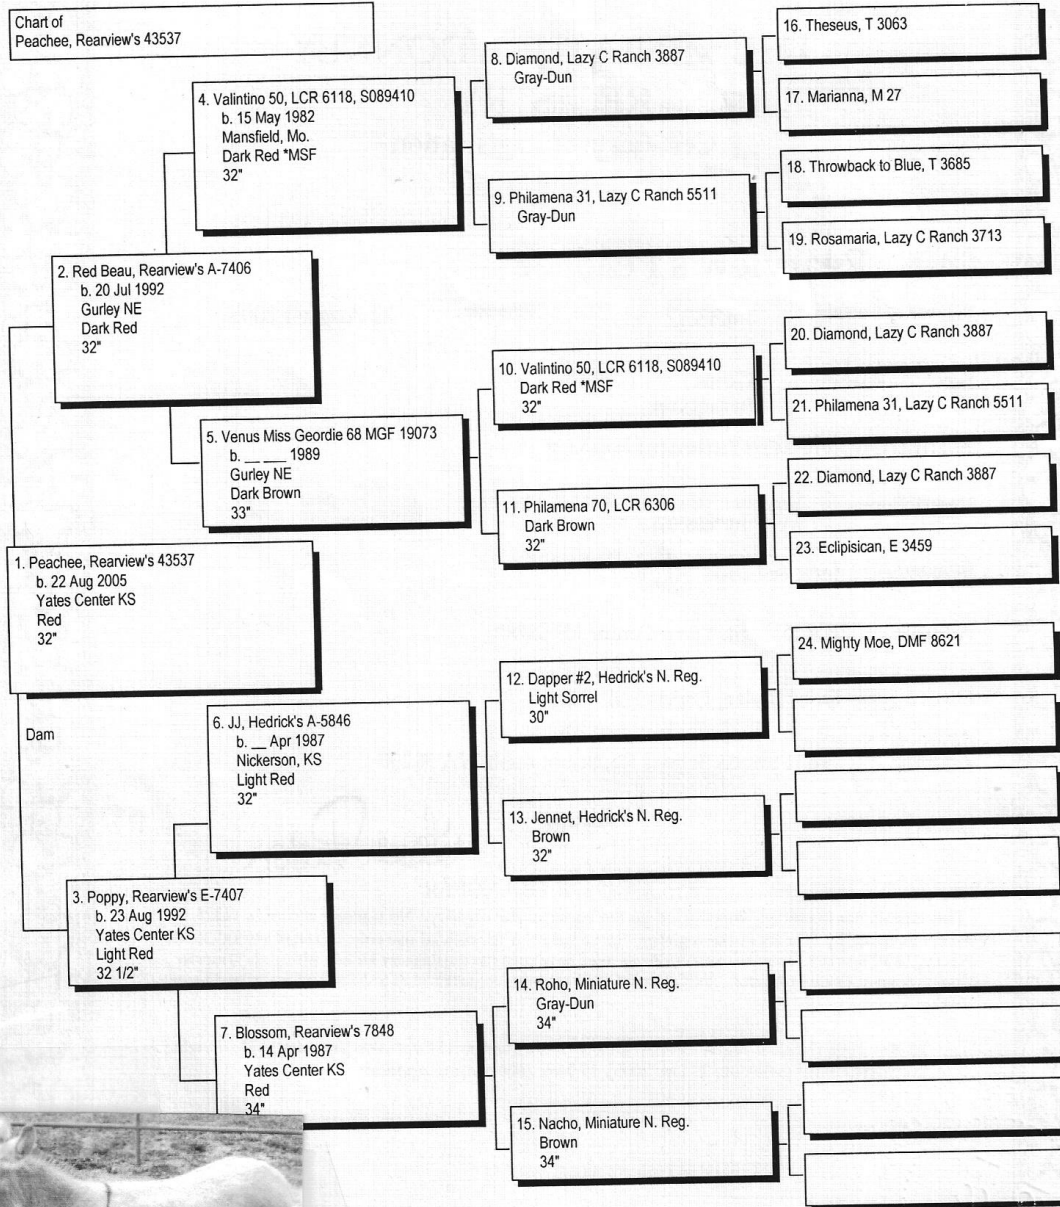

Pedigree

Chart #1

The American Donkey and Mule Society
 P.O. Box 1210, Lewisville, TX 75067 (972) 219-0781
 The American Donkey and Mule Society is not responsible
 for errors in information submitted to the registry.