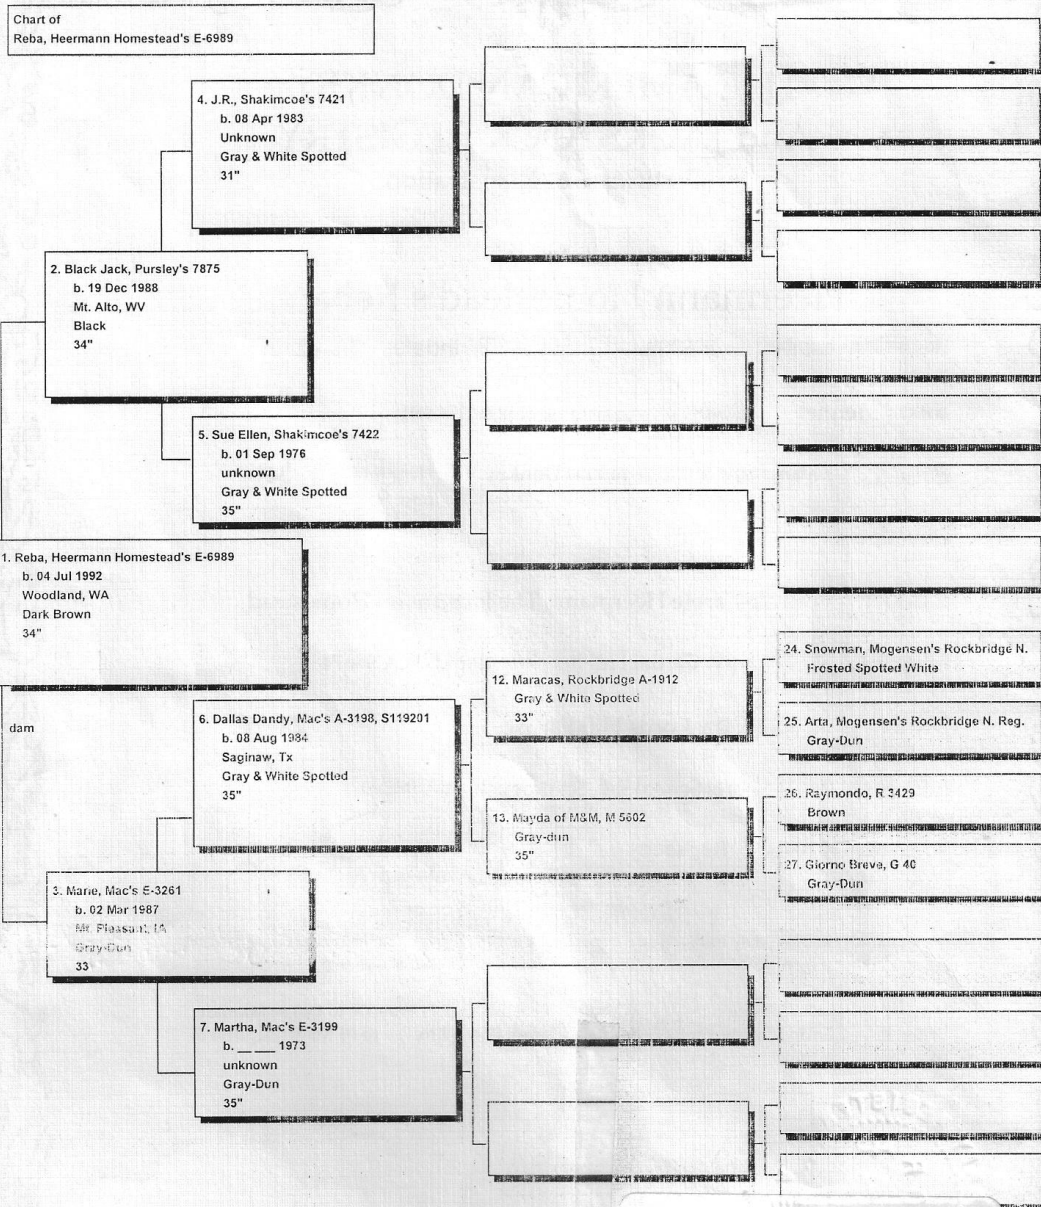

Pedigree

Chart #1

Do not remove photo.  
Certificate is invalid  
without photo.

The American Donkey & Mule Soc. (ADMS)  
PO Box 1210, Lewisville TX 75067

(972) 219-0781, fax (972) 420-9980  
www.geocities.com/lovelongears Society: 2901 N. Elm St.,