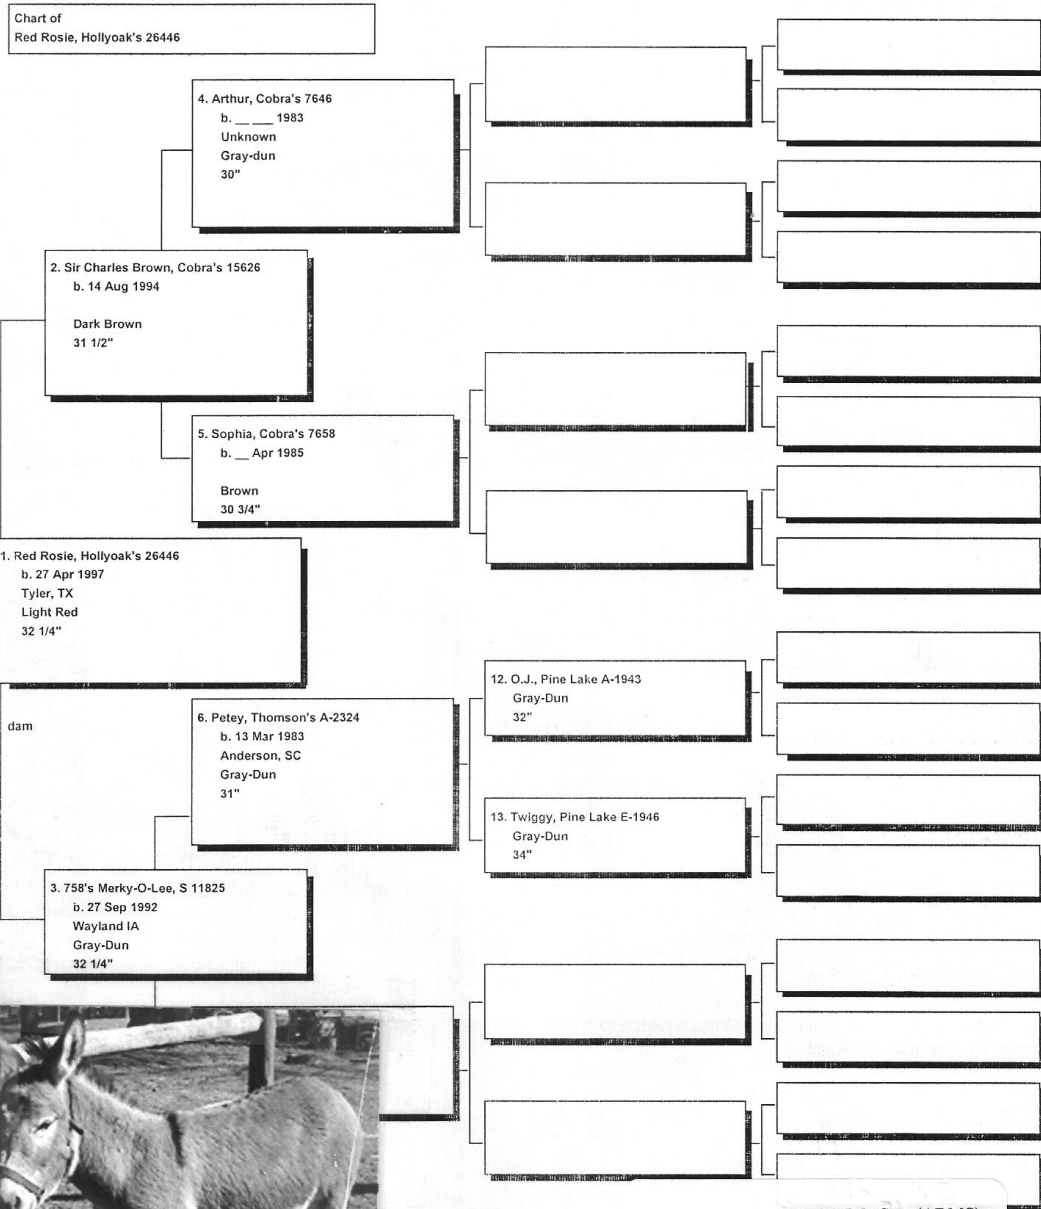

Pedigree

Chart #1

The American Donkey & Mule Soc. (ADMS)
PO Box 1210, Lewisville TX 75067

(972) 219-0781, fax (972) 420-9980
www.geocities.com/lovelongears

Elm St.,

The American Donkey and Mule Society is not responsible for errors in information submitted to the registry.