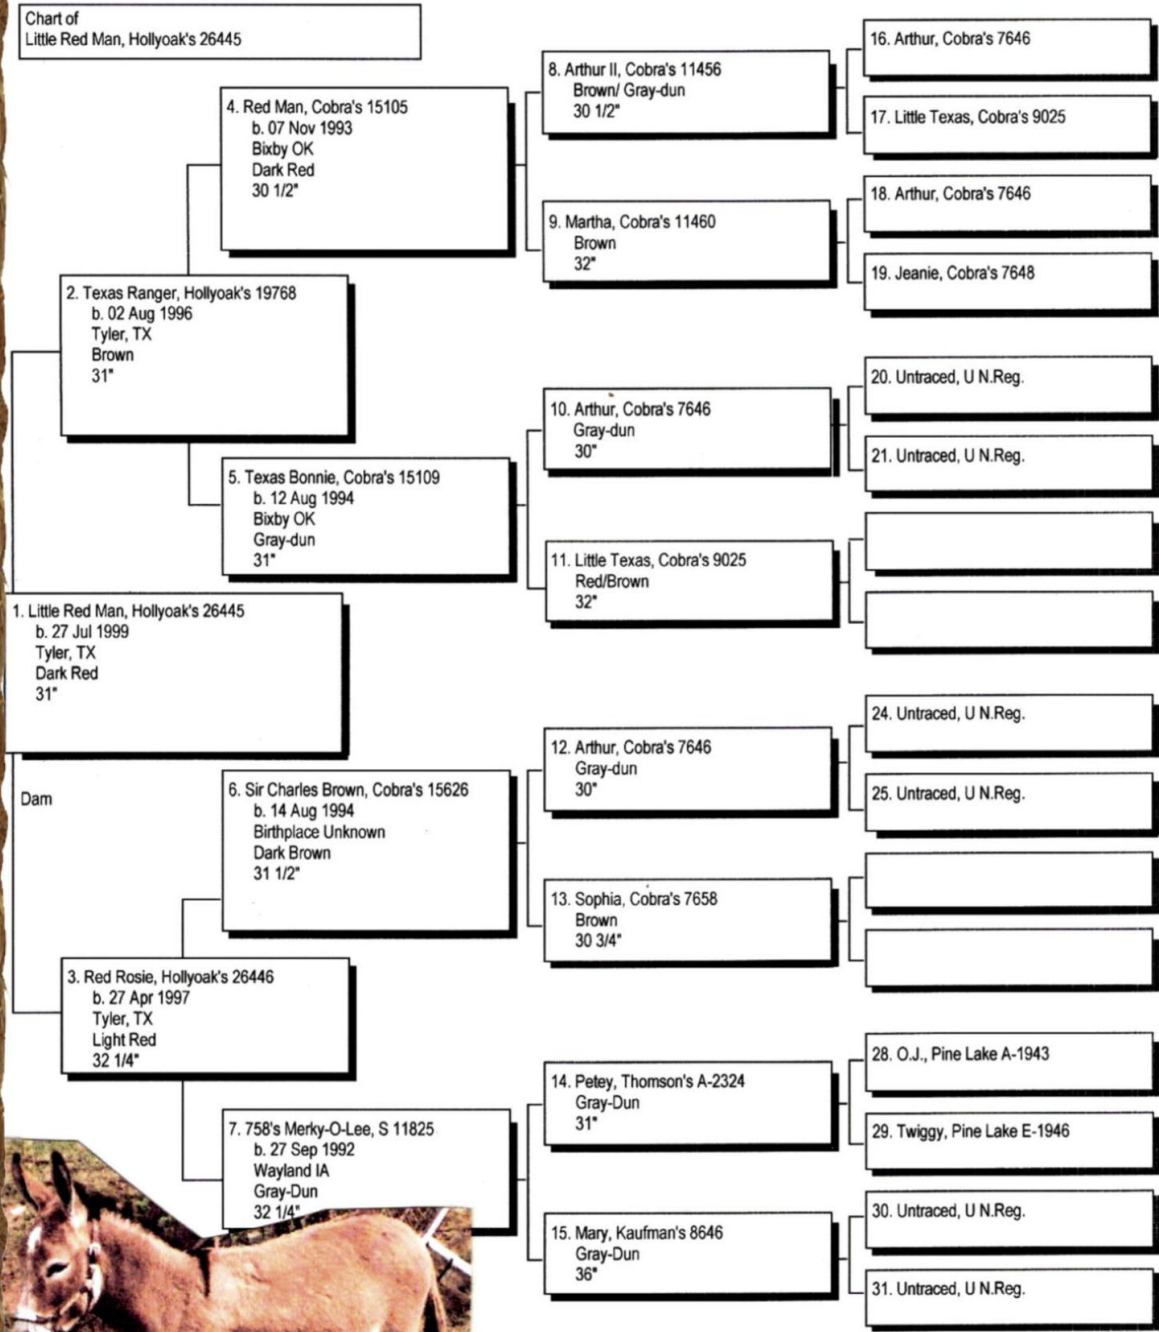

Pedigree

Chart #1

The American Donkey and Mule Society
 P.O. Box 1210, Lewisville, TX 75067 (972) 219-0788
 The American Donkey and Mule Society is not responsible for errors in information submitted to the registry.