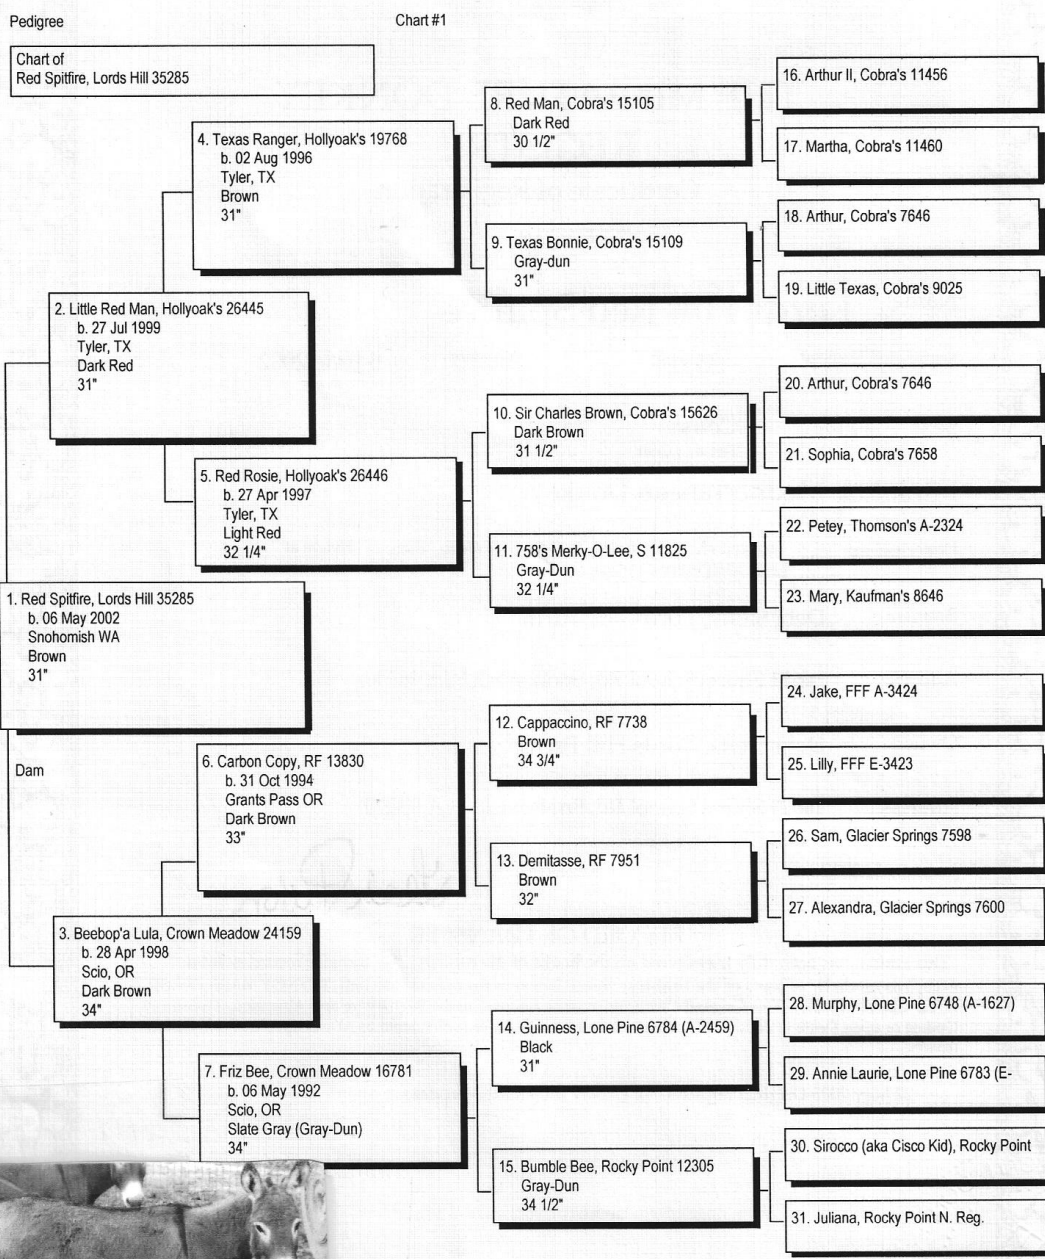

AVID*054*775*284

The American Donkey and Mule Society
 P.O. Box 1210, Lewisville, TX 75067 (972) 219-0781
 The American Donkey and Mule Society is not responsible
 for errors in information submitted to the registry.