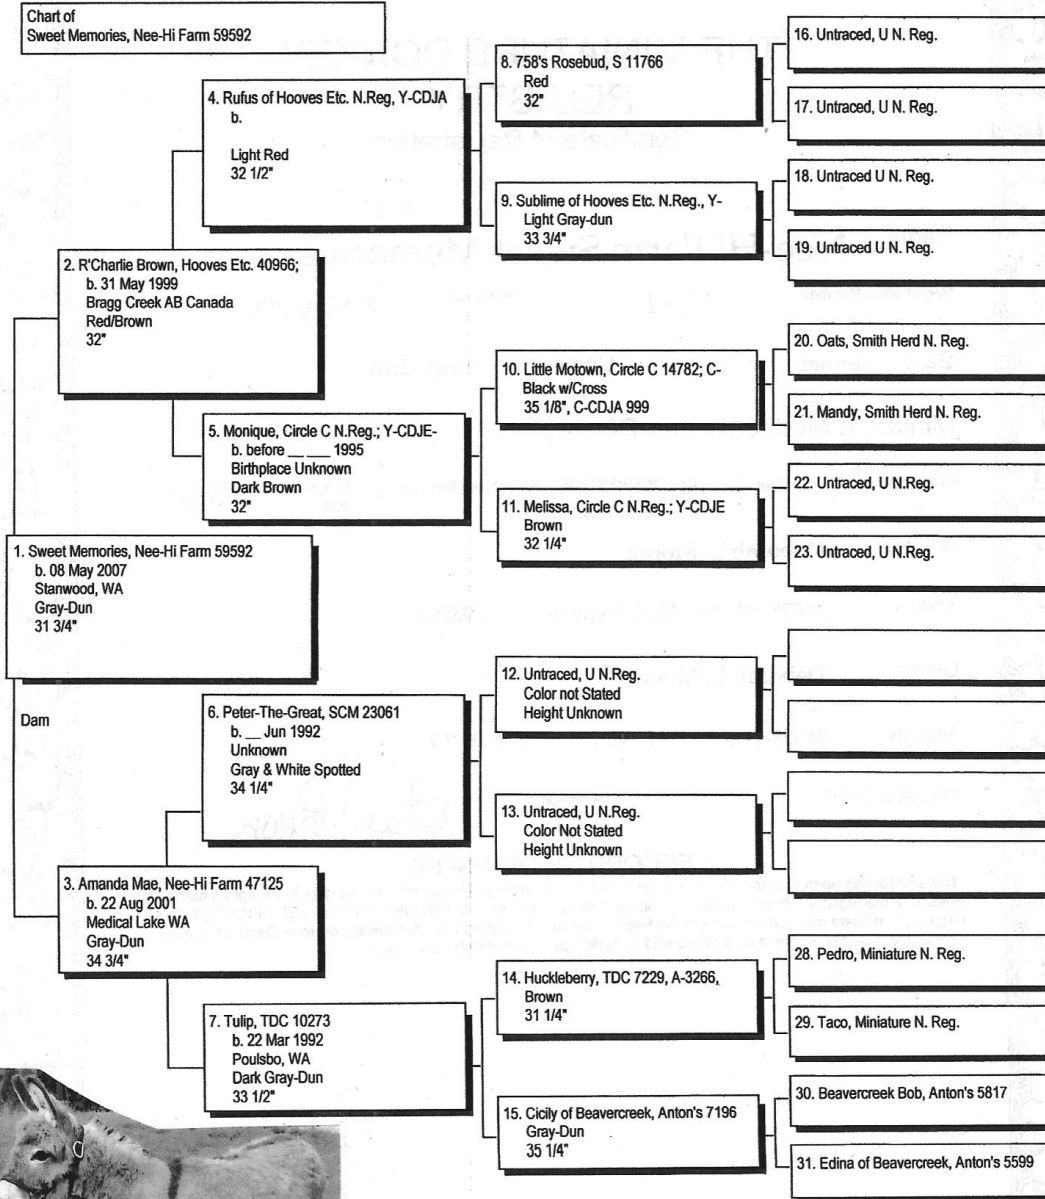

Avid Chip #048*295*380

Pedigree

Chart #1

The American Donkey and Mule Society
P.O. Box 1210, Lewisville, TX 75067 (972) 219-0781
The American Donkey and Mule Society is not responsible
for errors in information submitted to the registry