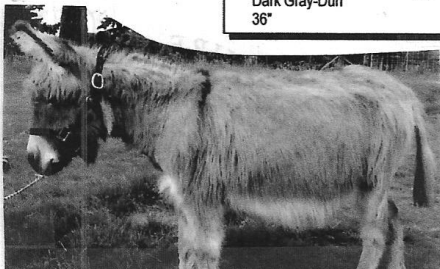

Avid Chip #048*278*053

Pedigree

Chart #1

Chart of
Willow The Wisp, Nee-Hi Farm 44678

The American Donkey and Mule Society
P.O. Box 1210, Lewisville, TX 75067 (972) 219-0781
The American Donkey and Mule Society is not responsible
for errors in information submitted to the registry.