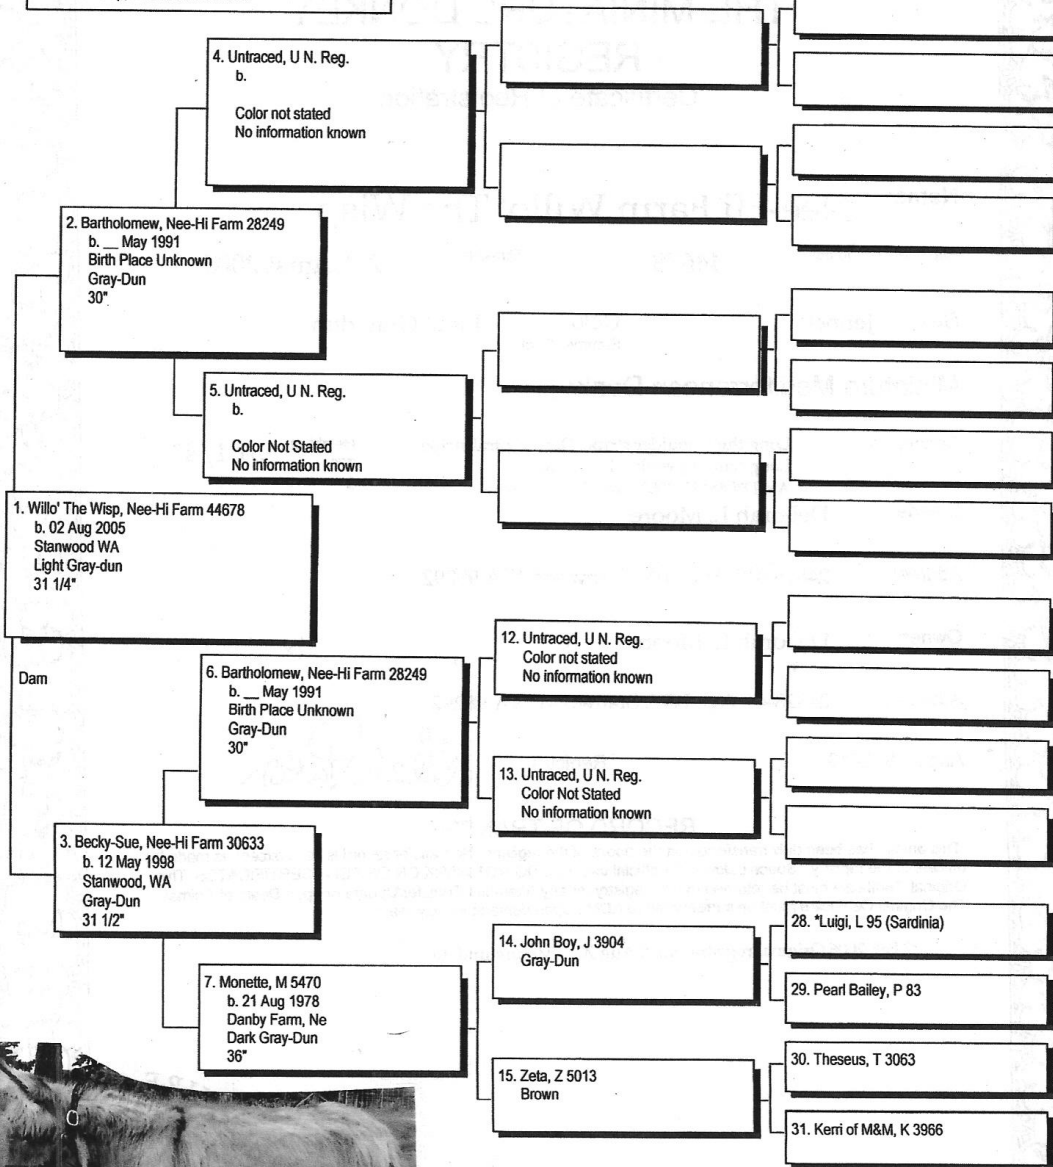

Avid Chip #048*278*053

Pedigree

Chart #1

Chart of
Willow The Wisp, Nee-Hi Farm 44678

The American Donkey and Mule Society
P.O. Box 1210, Lewisville, TX 75067 (972) 219-0781
The American Donkey and Mule Society is not responsible
for errors in information submitted to the registry.